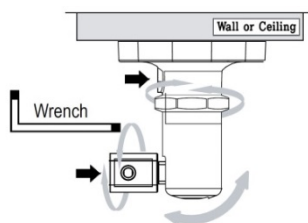

Key Features:

Advanced Imaging Options

- 2.5mm ultra-wide fisheye lens
- 1080p High Definition
- Up to 30m (98ft.) IR range
- OSD Menu

Advanced Mechanical Design

- Wall or ceiling mount
- Cable feed-through bracket
- Megapixel rated optics

Advanced Functionality

- 170° field of view
- Digital WDR
- AGC

Adjust view angle with 3-axis bracket

Specifications

Camera	
Sensor	1/2.9", 2 megapixel, Sony Exmor CMOS
Scanning system	Progressive
Lens	2.5mm MP rated
Sens-Up	Off/Auto/X2 ~ X30
Min. Illumination	Color: 1.0 Lux, BW: 0.5 Lux, color DSS: 0.002 Lux, BW DSS: 0.0008 Lux
S/N	>50dB (AGC off)
DNR	Off/Low/Middle/High
IR Range	Up to 30m (98ft.) IR range
Video	
Video Format	Selectable: AHD, TVI, CVI, Analog output
Resolution	1920x1080
Frame Rate	30fps (Real Time)
OSD	Yes
Focus	Fixed
Infrared Cut	ICR removable cut filter
Automatic Gain Control	Selectable, 15 levels
Iris	Auto Electronic Shutter
Back Light Compensation	Off, BLC, HSBC
White Balance	ATW, indoor, outdoor, manual
WDR	Digital Wide Dynamic Range
Privacy Mask	Up to 4 areas
General	
Power	12VDC
	Up to 10% Voltage swing tolerance
	4W Max.
Working Environment	-10°C ~ +50°C, Humidity ≤ 85% RH (non-condensing)
Mounting bracket	Included, cable feed-through type
Ingress Protection	IP66
Weight	600g (1.32lbs)
Dimensions	57mm x 155mm
Supported Languages	English, Spanish, Chinese, French, Dutch, German, Italian, Portuguese, Polish, Turkish, Russian
Certifications	CE, FCC, RoHS