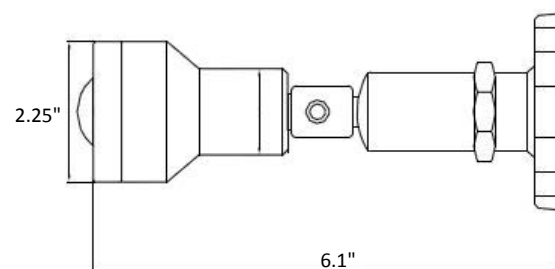

Key Features:

Advanced Imaging Options

- 2.5mm ultra-wide fisheye lens
- 1080p High Definition
- Up to 30m (98ft.) IR range
- OSD Menu

Advanced Mechanical Design

- Wall or ceiling mount
- Cable feed-through bracket
- Megapixel rated optics

Advanced Functionality

- 170° field of view
- Digital WDR
- AGC

Adjust view angle with 3-axis bracket

Specifications

Camera	
Sensor	1/2.9", 2 megapixel, Sony Exmor CMOS
Scanning system	Progressive
Lens	2.5mm MP rated
Sens-Up	Off/Auto/X2 ~ X30
Min. Illumination	Color: 1.0 Lux, BW: 0.5 Lux, color DSS: 0.002 Lux, BW DSS: 0.0008 Lux
S/N	>50dB (AGC off)
DNR	Off/Low/Middle/High
IR Range	Up to 30m (98ft.) IR range
Video	
Video Format	Selectable: AHD, TVI, CVI, Analog output
Resolution	1920x1080
Frame Rate	30fps (Real Time)
OSD	Yes
Focus	Fixed
Infrared Cut	ICR removable cut filter
Automatic Gain Control	Selectable, 15 levels
Iris	Auto Electronic Shutter
Back Light Compensation	Off, BLC, HSBC
White Balance	ATW, indoor, outdoor, manual
WDR	Digital Wide Dynamic Range
Privacy Mask	Up to 4 areas
General	
Power	12VDC
	Up to 10% Voltage swing tolerance
	4W Max.
Working Environment	-10°C ~ +50°C, Humidity ≤ 85% RH (non-condensing)
Mounting bracket	Included, cable feed-through type
Ingress Protection	IP66
Weight	600g (1.32lbs)
Dimensions	57mm x 155mm
Supported Languages	English, Spanish, Chinese, French, Dutch, German, Italian, Portuguese, Polish, Turkish, Russian
Certifications	CE, FCC, RoHS