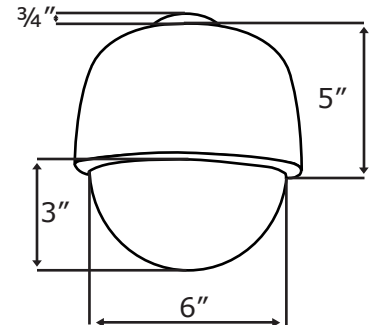

ECL-SP470 Color Pan Tilt Zoom Dome

Fully Integrated Indoor and Outdoor Enclosures with Camera and Zoom Lens

Indoor

Outdoor

Day Night Operation	Color During Day, B/W at Night (Auto Switching)
Pick Up Device	1/4" Sony Super HAD EX-View CCD
Resolution	480 TV Lines
Minimum Illumination	0.7 Lux
Lens	4.1 - 73.8mm Auto Focus (F1.4 - F3.0)
Zoom	18X Optical, 12X Digital (216X Total)
Infra-Red Sensitivity	None (IR Block Filter)
Vertical Sync	Internal
Gain Control	Electronic Shutter 1/1 - 1/10,000sec. (22 steps)
White Balance	Auto, ATW, Indoor, Outdoor, One Push, Manual